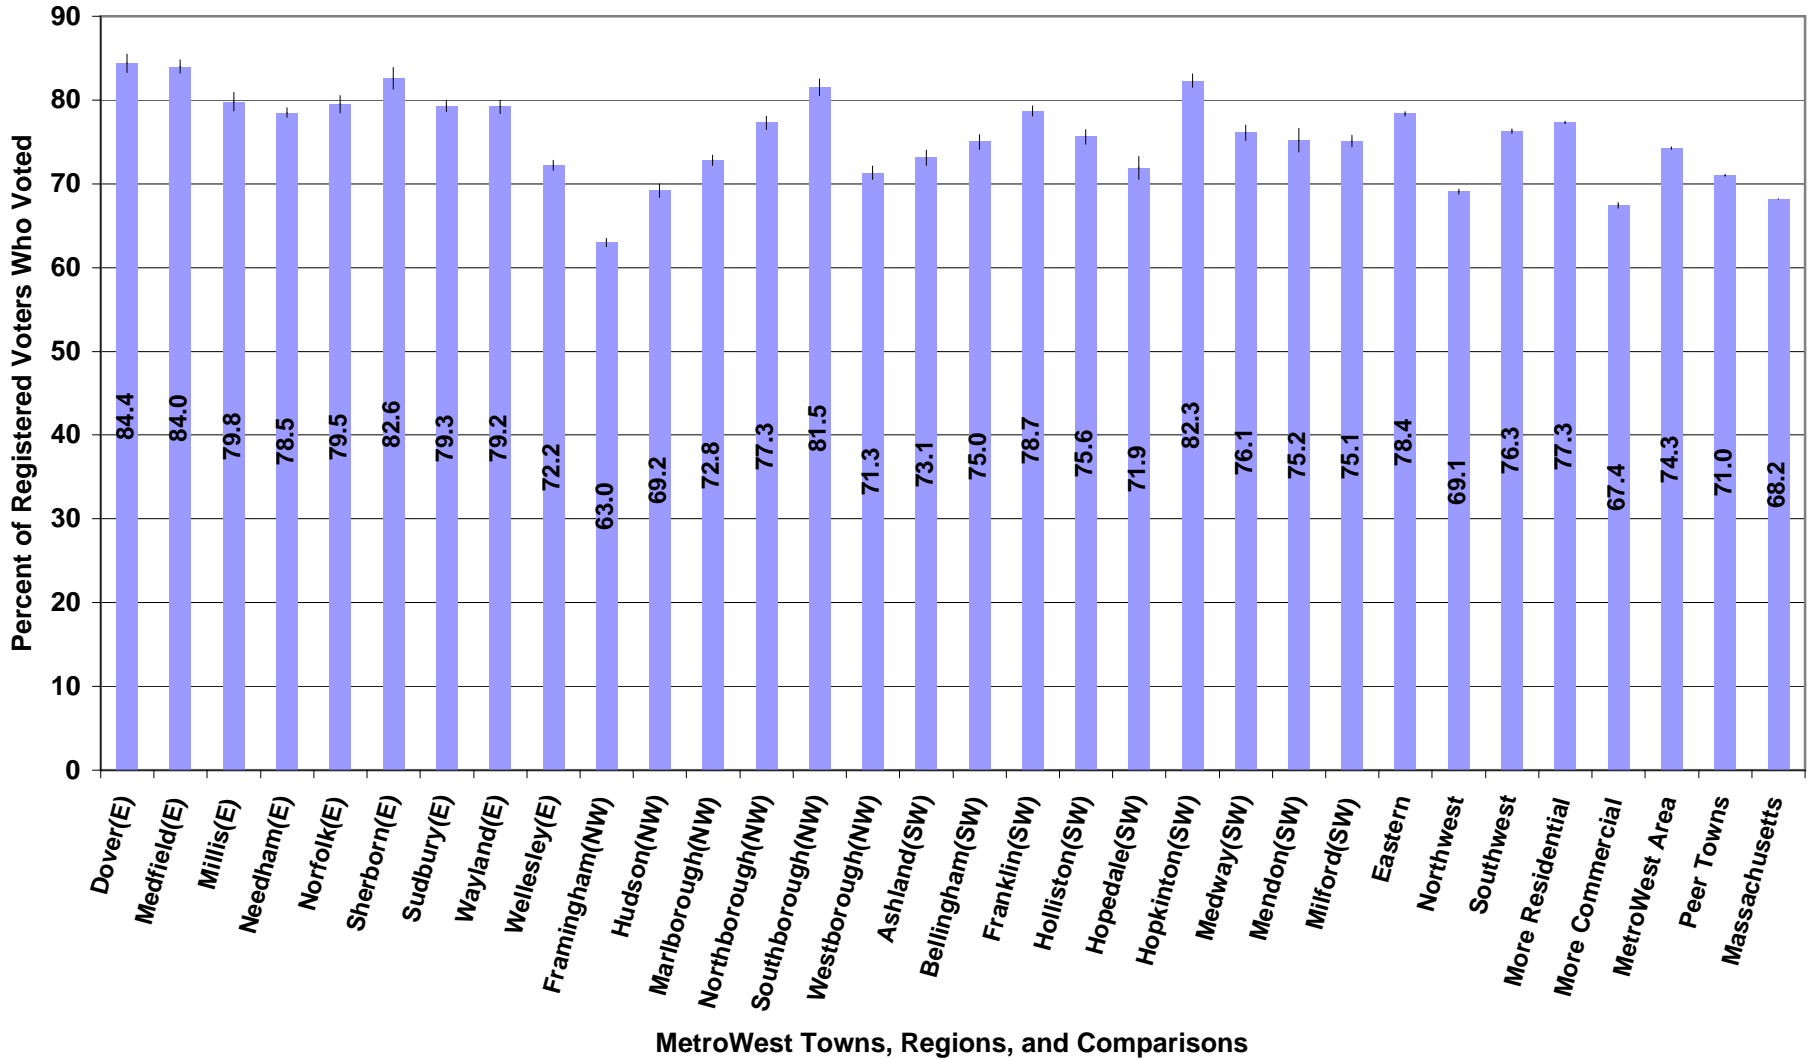

MetroWest Voter Participation Rates, Fall, 2000 General Election

Data Source: Commonwealth of Massachusetts, Public Document No. 43. Massachusetts Election Statistics, 2000.