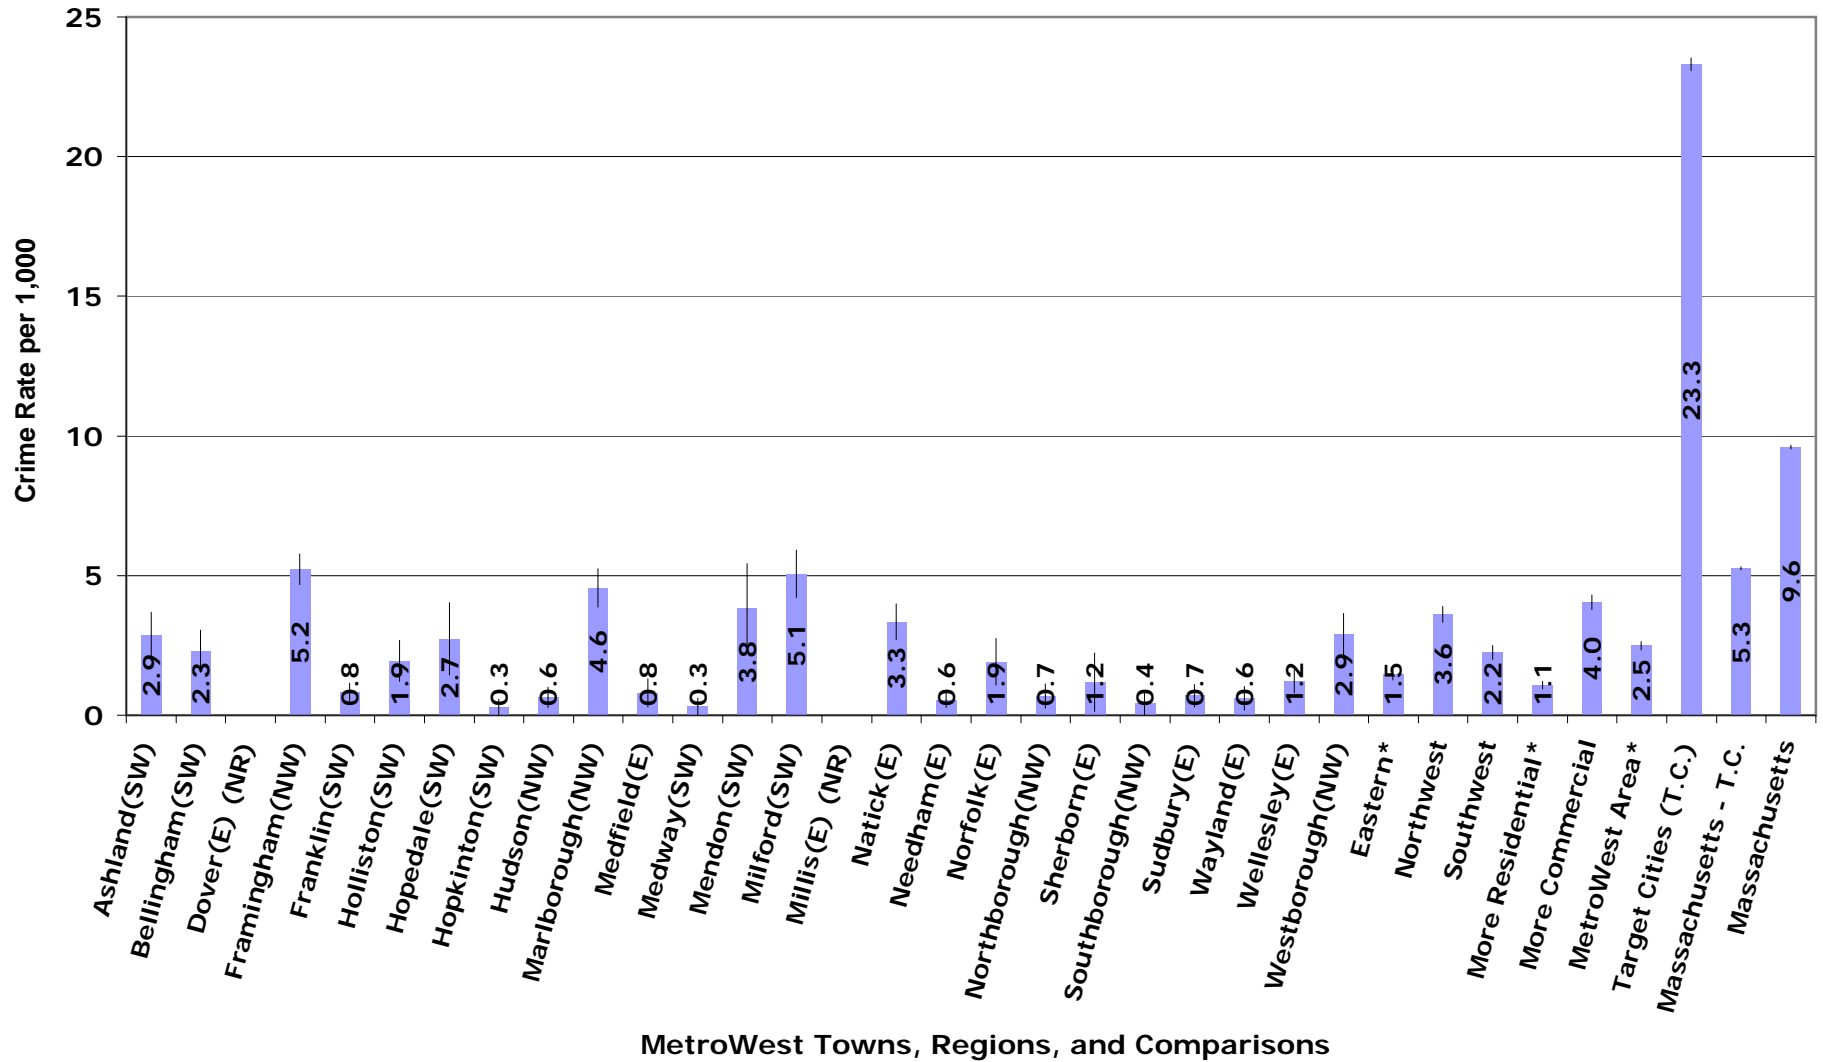

Average Annual Selected Crimes Against Persons per 1,000 Population, 2004-2005

Data Sources: Mass-CHIP, Commonwealth of Massachusetts, Department of Public Health and Massachusetts State Police Crime Reporting Unit.